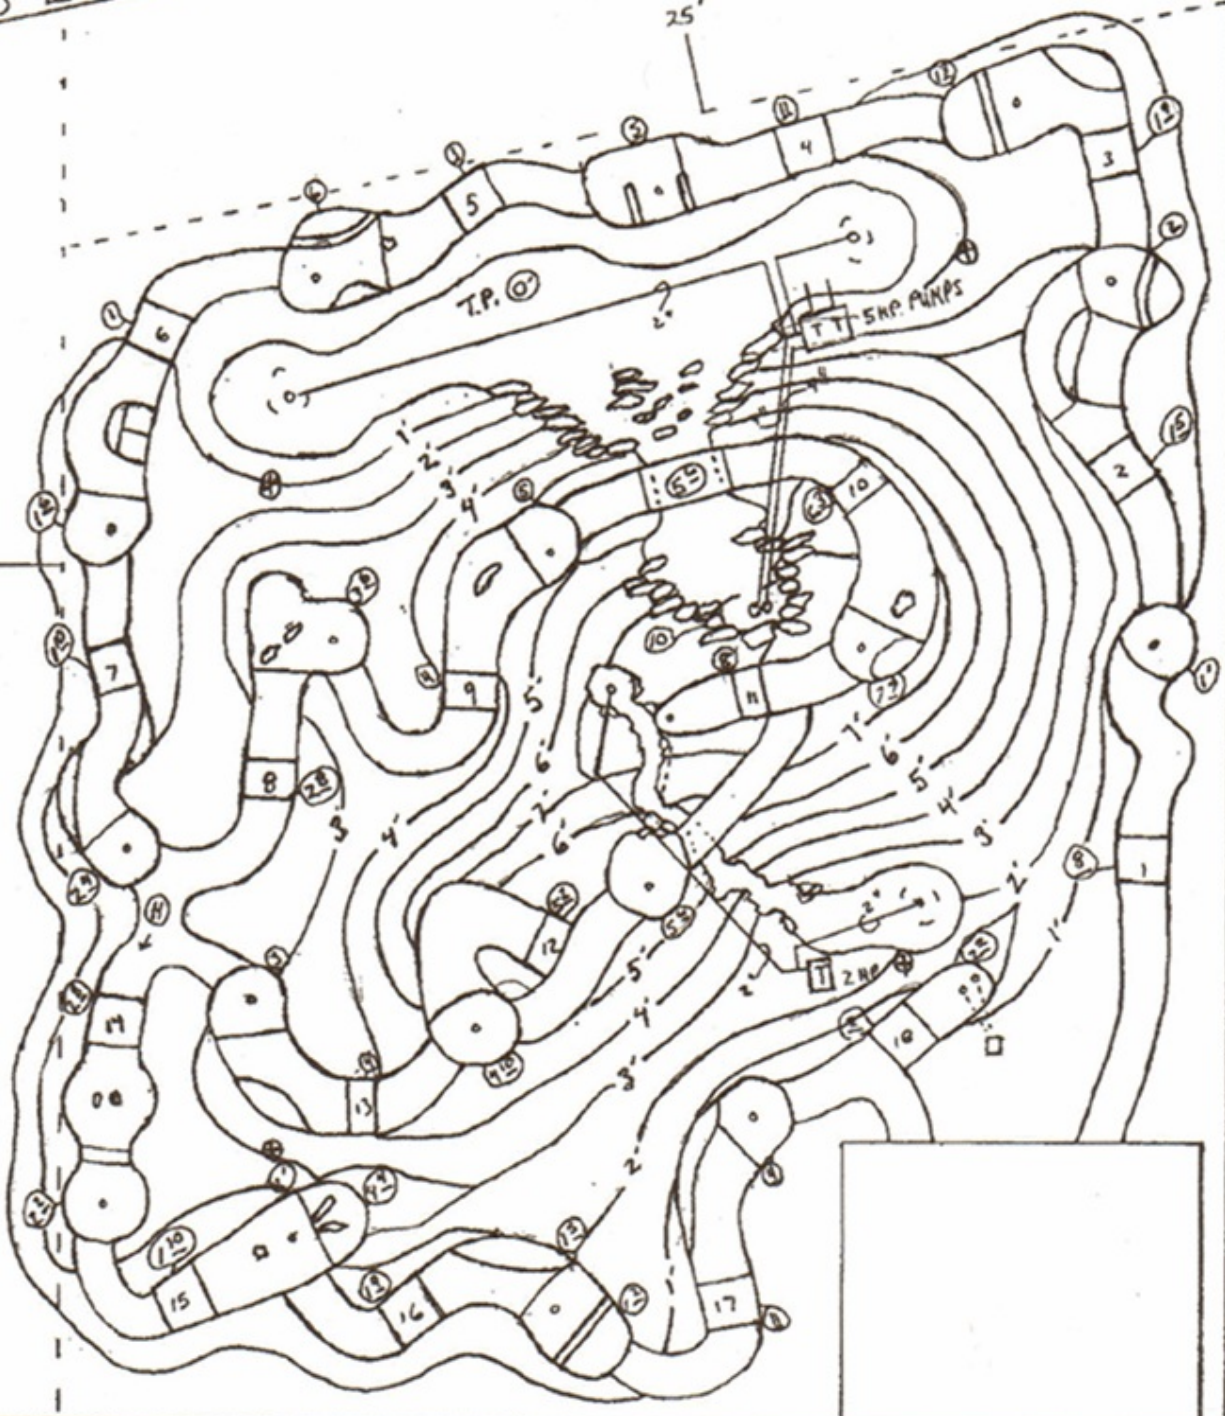

[Return to Miniature Golf Construction Co, LLC's Design Costs' Page](#)

A full color rendition (as shown) will cost an additional \$1,000. Again, depending on size and complexity of your project, the cost could be more or less.

An overview plan (shown left) drawn to scale costs from \$1,000 to \$1,500 per 18 holes, depending on the size and complexity of your project

S'LY R/W LINE

25'

20'

PARKING