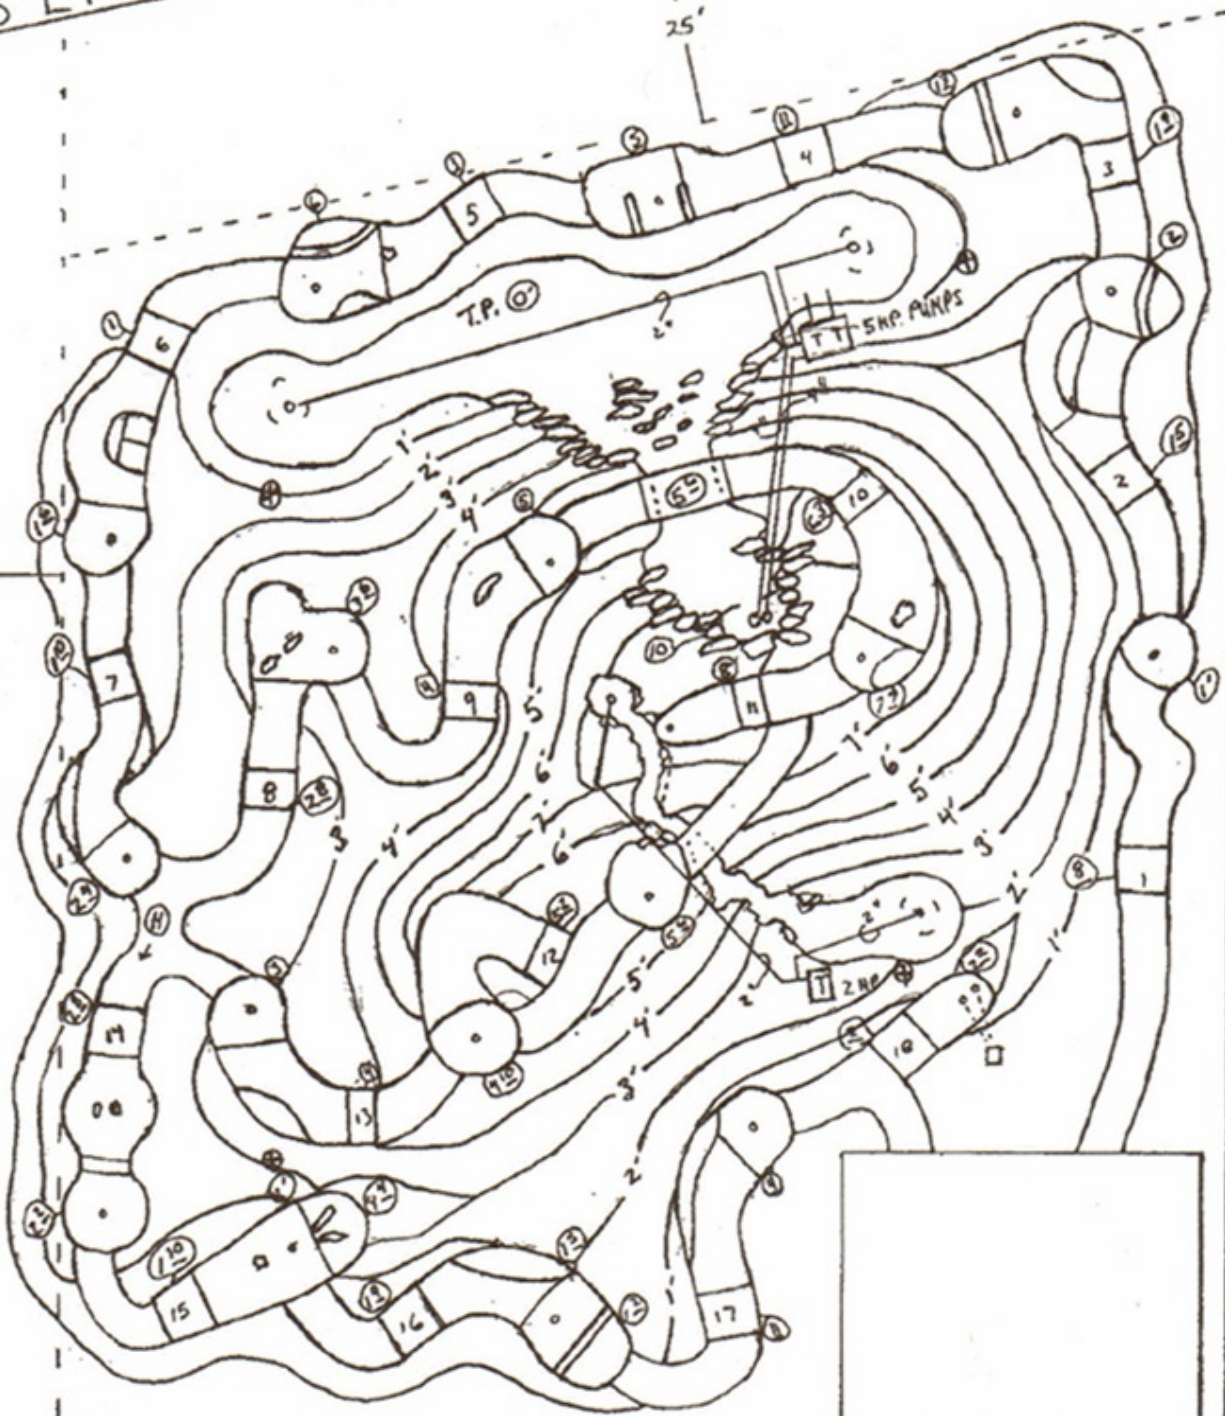

[Return to Miniature Golf Construction Co, LLC's Design Costs' Page](#)

A full color rendition (as shown) will cost an additional \$1,000. Again, depending on size and complexity of your project, the cost could be more or less.

An overview plan (shown left) drawn to scale costs from \$1,000 to \$1,500 per 18 holes, depending on the size and complexity of your project

S'LY R/W LINE

25'

20'

PARKING